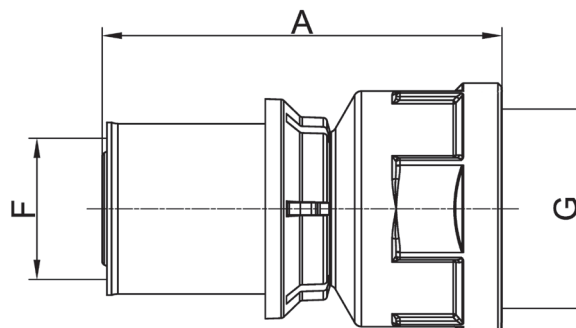

RACCORDO FEMMINA
FEMALE ADAPTOR

COD	DIM (mm)	A (mm)	F (mm)	G (mm)
4004160002001	16x1/2"	52,5	16x2,0	1/2"
4004200002001	20x1/2"	52,5	20x2,0	1/2"
4004200003001	20x3/4"	54,0	20x2,0	3/4"
4004260003001	26x3/4"	54,0	26x3,0	3/4"
4004260004001	26x1"	57,0	26x3,0	1"
4004320004001	32x1"	62,5	32x3,0	1"
4004400005001	40x1 1/4"	77,0	40x3,5	1 1/4"
4004500006001	50x1 1/2"	76,5	50x4,0	1 1/2"